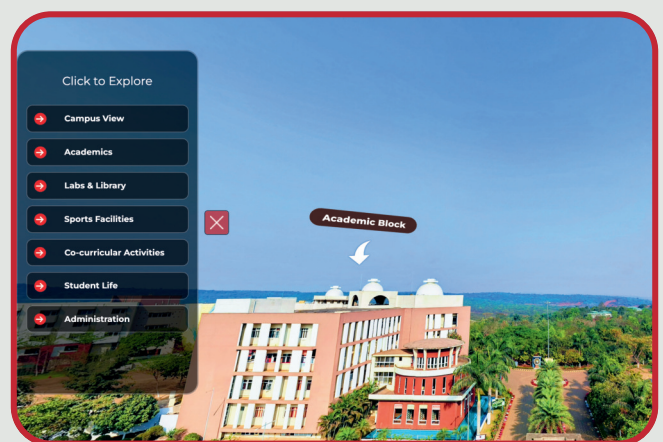

Creates a more realistic and engaging experience

Seamless & User-Friendly Experience

Designed for ease of use, the platform ensures smooth navigation and a consistent experience across all devices

Custom UI aligned with your institute branding

Create a familiar and professional interface for users

Smooth movement across campus locations

Navigate without confusion through a structured flow

Works seamlessly across mobile, tablet, and desktop devices