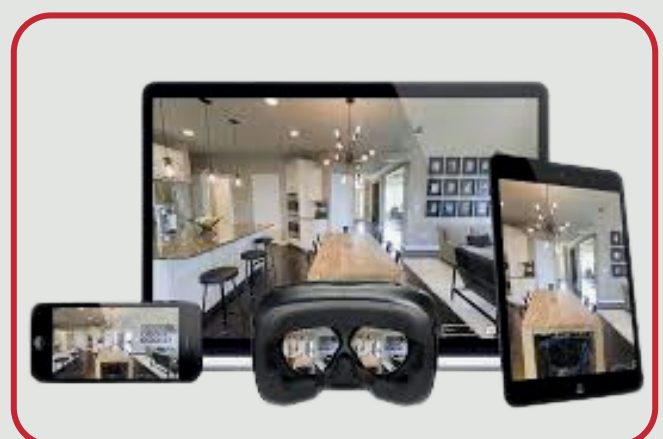

Creates a more realistic and engaging experience

Seamless & User-Friendly Experience

Designed for ease of use, the platform ensures smooth navigation and a consistent experience across all devices

Custom UI aligned with your institute branding

Create a familiar and professional interface for users

Smooth movement across campus locations

Navigate without confusion through a structured flow

Works seamlessly across mobile, tablet, and desktop devices

Accessible anytime, anywhere without additional apps

Built for Long-Term Use & Flexibility

A modular system that evolves with your campus, allowing easy updates and continuous relevance

Add, update, or remove sections anytime