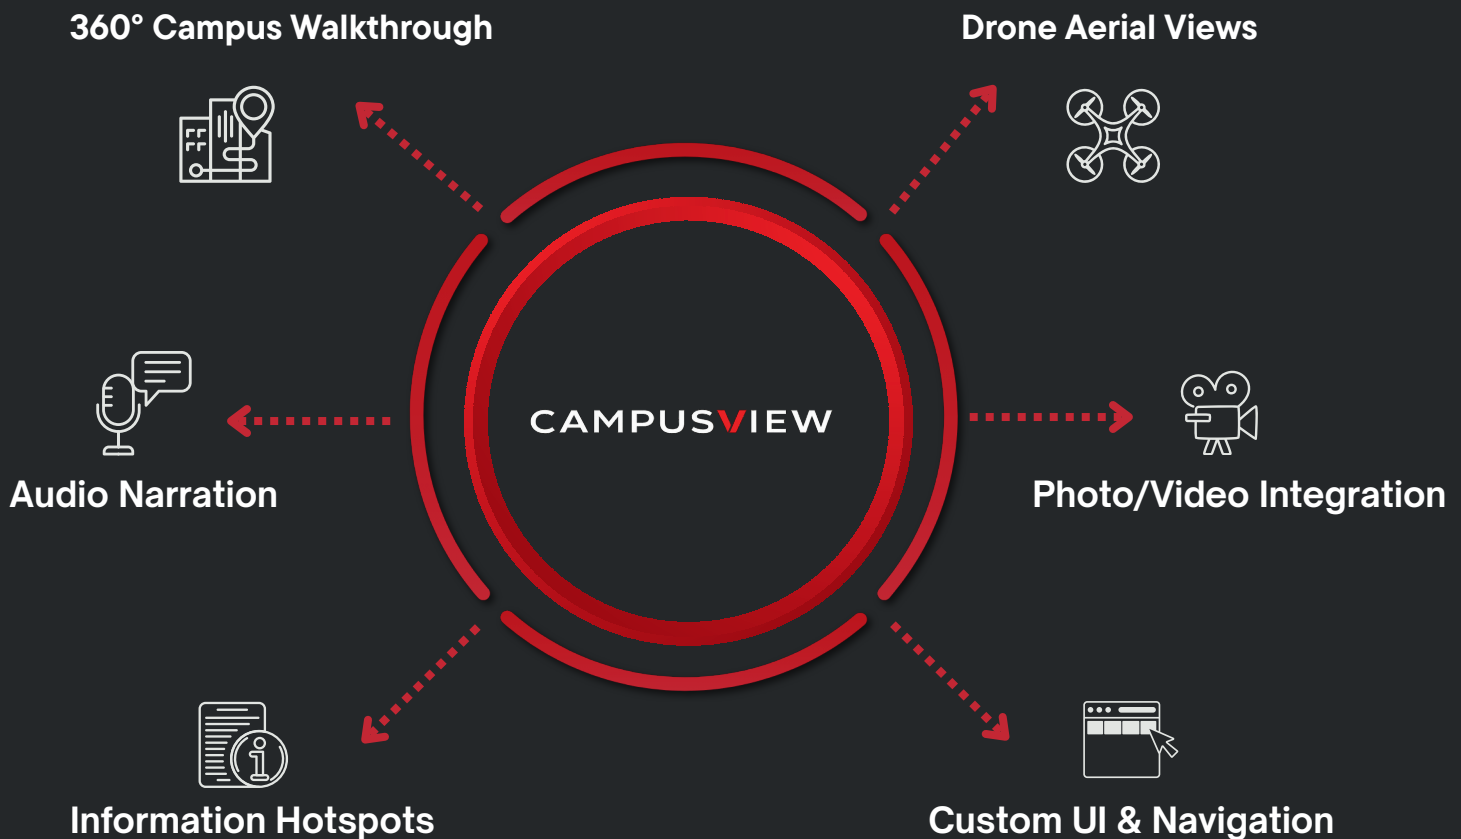

Moving beyond static visuals and linear videos, it enables:

- ✓ Walk through classrooms, labs, playgrounds, and key facilities in 360°
- ✓ Hear contextual audio explanations at each location
- ✓ Understand the learning environment interactively
- ✓ Explore the campus at their own pace

*It's Not A **Video**.*
*It's A **Living Digital Campus**.*

What Makes CampusView Powerful

A multi-layered digital experience designed to showcase your campus completely

Each element works together to ensure parents don't just see your campus — they understand it.

Explore Your Campus in 360°

A complete 360° walkthrough that allows users to explore every key area of your campus naturally and interactively

Walk through classrooms, labs, and key facilities

Move seamlessly across different spaces just like a physical campus visit

View the campus from aerial perspectives

Understand the overall layout, scale, and surroundings in a single view

Hear guided explanations at important locations

Get contextual audio understanding of each space while exploring