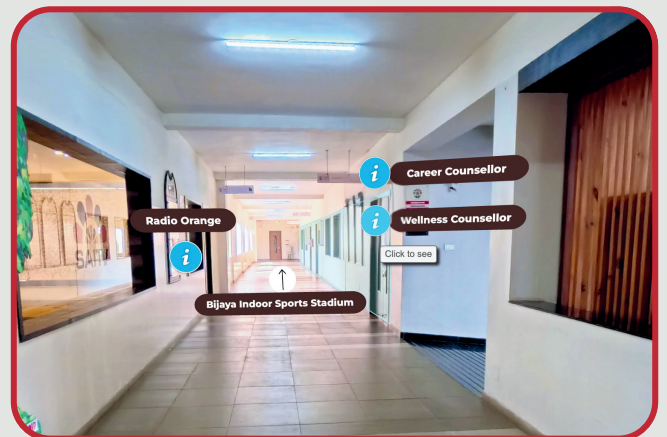

It offers a complete understanding of how spaces connect, helping families visualize the campus as a unified ecosystem rather than isolated views.

Understand layout, scale, and connectivity instantly

Explore different angles with smooth, interactive control

Interactive hotspots with detailed information

Access additional insights about facilities through clickable points

Photo galleries within each location

View multiple images of facilities, activities, and spaces for deeper understanding

Human Video Integration Within CampusView

CampusView supports multiple ways to integrate human presence, allowing both structured explanations and immersive in-space interactions

2D Human Video (Embedded Viewer)

- Appears in a dedicated video window
- Presenter explains key information clearly
- Structured and easy to follow

Ideal for guided explanations and communication

Immersive Human Video (LivePano)

- Integrated directly within the environment
- Positioned naturally inside the space
- Users experience interaction within the location